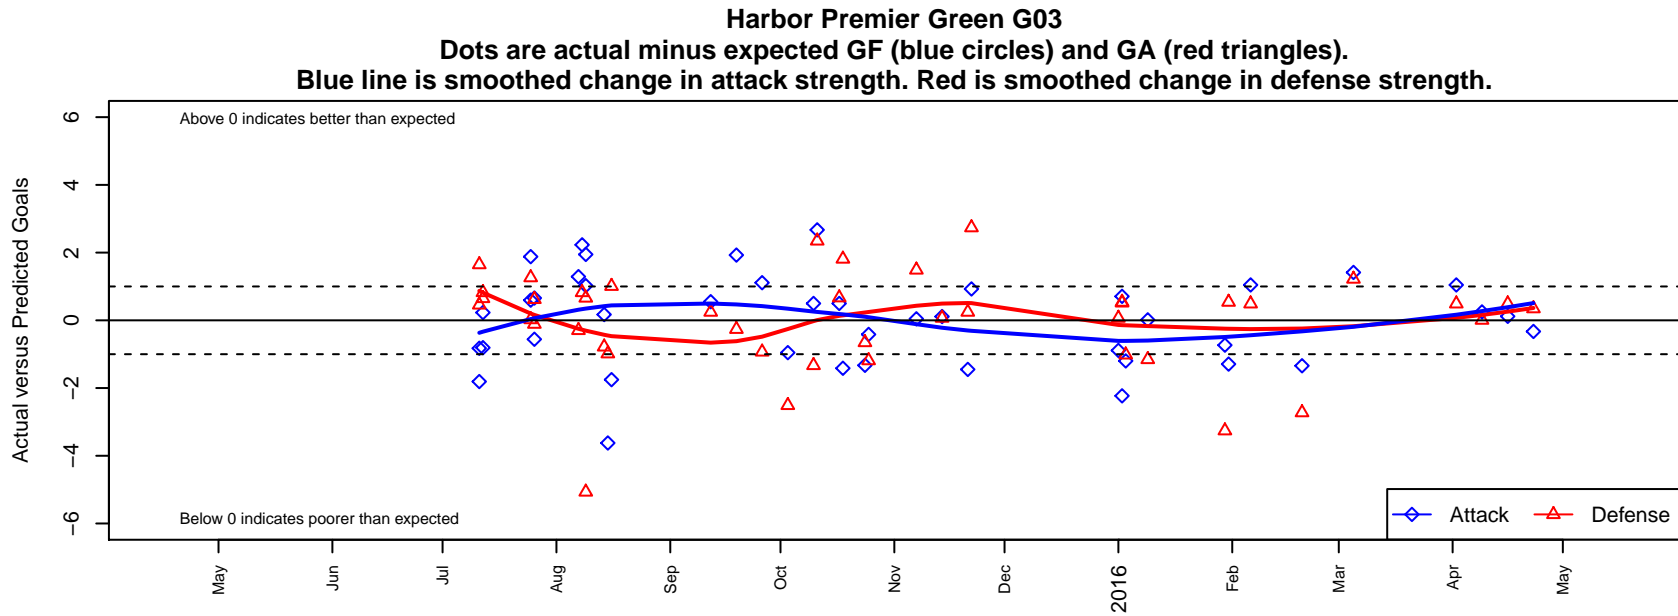

Harbor Premier Green G03

Harbor FC
 Gig Harbor, WA
 G03 total strength=765
 attack=1.59 defense=0.5
 fall league = RCL G03 Div 3
 spr league = Win RCL G03 Div 2

alt names used:
 Harbor G03 Green
 HARBOR PREMIER G03
 Harbor Premier G03
 HARBOR PREMIER G03 (WA)
 Harbor Premier G03 Green A
 Harbor Premier G03
 Harbor Premier G03 Green A
 Harbor Premier G03 Green A

**attack and defense variance (black dot)
relative to other teams
and top 10 in region**

**attack and defense rating
relative to others at age
and all opponents in last 13 months**

Performance relative to 13 month average