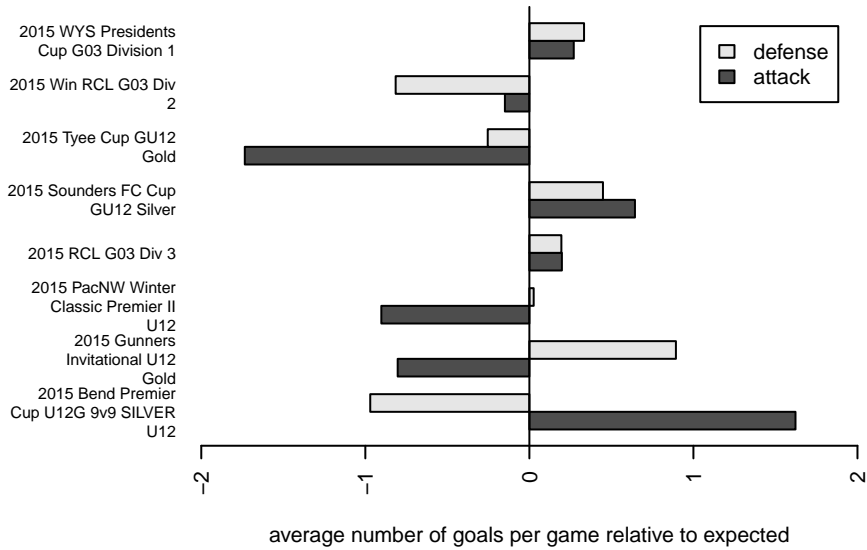

Harbor Premier Green G03

Harbor FC
 Gig Harbor, WA
 G03 total strength=765
 attack=1.59 defense=0.5
 fall league = RCL G03 Div 3
 spr league = Win RCL G03 Div 2

alt names used:
 Harbor G03 Green
 HARBOR PREMIER G03
 Harbor Premier G03
 HARBOR PREMIER G03 (WA)
 Harbor Premier G03 Green A
 Harbor Premier G03
 Harbor Premier G03 Green A
 Harbor Premier G03 Green A

Venues played:
 2015 Gunners Invitational U12 Gold
 2015 Sounders FC Cup GU12 Silver
 2015 Bend Premier Cup U12G 9v9 SILVER U1
 2015 Tyee Cup GU12 Gold
 2015 RCL G03 Div 3
 2015 PacNW Winter Classic Premier II U12
 2015 Win RCL G03 Div 2
 2015 WYS Presidents Cup G03 Division 1

**attack and defense variance (black dot)
relative to other teams
and top 10 in region**

**attack and defense rating
relative to others at age
and all opponents in last 13 months**

Performance relative to 13 month average