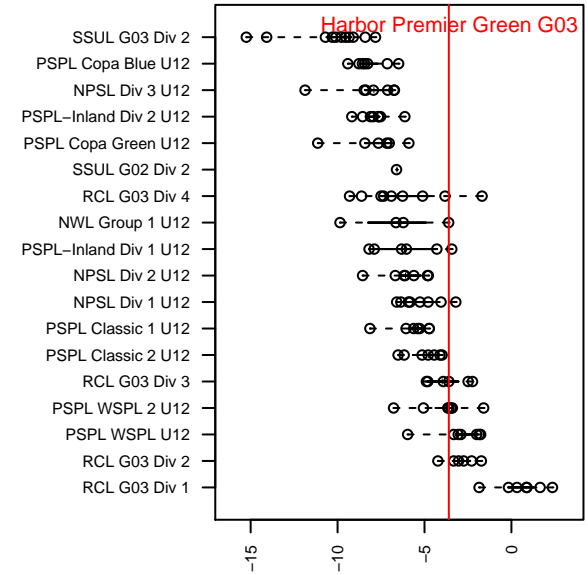

Harbor Premier Green G03

Harbor FC
 Gig Harbor, WA
 G03 total strength=765
 attack=1.59 defense=0.5
 fall league = RCL G03 Div 3
 spr league = Win RCL G03 Div 2

alt names used:
 Harbor G03 Green
 HARBOR PREMIER G03
 Harbor Premier G03
 HARBOR PREMIER G03 (WA)
 Harbor Premier G03 Green A
 Harbor Premier G03
 Harbor Premier G03 Green A
 Harbor Premier G03 Green A

**attack and defense variance (black dot)
relative to other teams
and top 10 in region**

**attack and defense rating
relative to others at age
and all opponents in last 13 months**

Performance relative to 13 month average