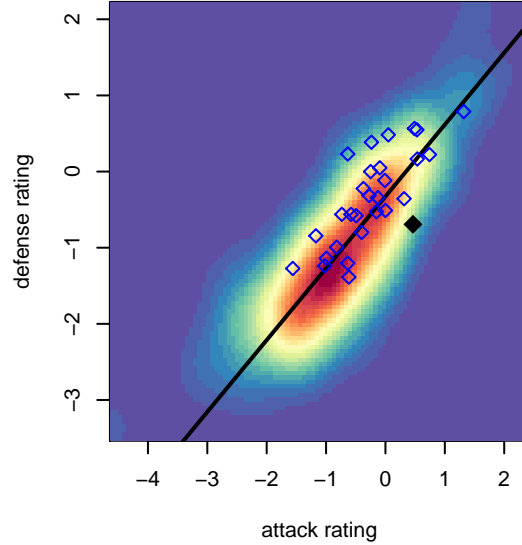

Harbor Premier Green G03

Harbor FC
 Gig Harbor, WA
 G03 total strength=765
 attack=1.59 defense=0.5
 fall league = RCL G03 Div 3
 spr league = Win RCL G03 Div 2

alt names used:
 Harbor G03 Green
 HARBOR PREMIER G03
 Harbor Premier G03
 HARBOR PREMIER G03 (WA)
 Harbor Premier G03 Green A
 Harbor Premier G03
 Harbor Premier G03 Green A
 Harbor Premier G03 Green A

**attack and defense variance (black dot)
relative to other teams
and top 10 in region**

**attack and defense rating
relative to others at age
and all opponents in last 13 months**

Performance relative to 13 month average